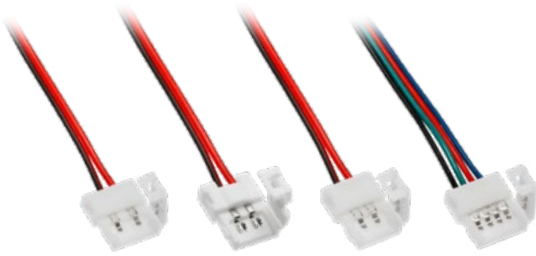

Złączka XC11 do taśm LED z przewodem 2 m
 Connector XC11 with 2 m cord, for LED strips
 Соединитель XC11 для лент LED, с проводом 2 м

LD-ZTL82M-2N

LD-ZTL82M-2N600

LD-ZTL102M-2N

LD-ZTLRGB2M-4N

LD-ZTL82M-2N	8 mm	tworzywo plastic пластик
LD-ZTL82M-2N600	8 mm / 600 LED	
LD-ZTL102M-2N	10 mm	
LD-ZTLRGB2M-4N	RGB	