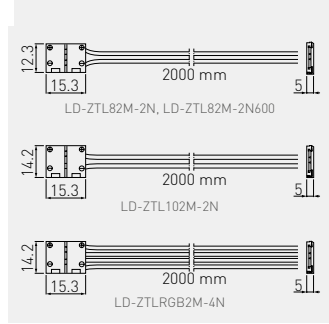

Złączka XC11 do taśm LED z przewodem 2 m
 Connector XC11 with 2 m cord, for LED strips
 Соединитель XC11 для лент LED, с проводом 2 м

LD-ZTL82M-2N

LD-ZTL82M-2N600

LD-ZTL102M-2N

LD-ZTLRGB2M-4N

LD-ZTL82M-2N	8 mm	tworzywo plastic пластик
LD-ZTL82M-2N600	8 mm / 600 LED	
LD-ZTL102M-2N	10 mm	
LD-ZTLRGB2M-4N	RGB	